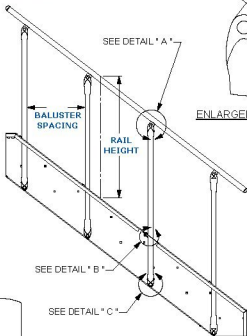

OSHA DESIGN STAIR RAIL

ENLARGED DETAIL "B"

ENLARGED DETAIL "C"

LAPEYRE STAIR, INC.
P.O. Box 50699
New Orleans, LA 70150

Toll-Free (800)535-7631
Phone (504)733-6009
Fax (504)733-4393
www.lapeyrestair.com