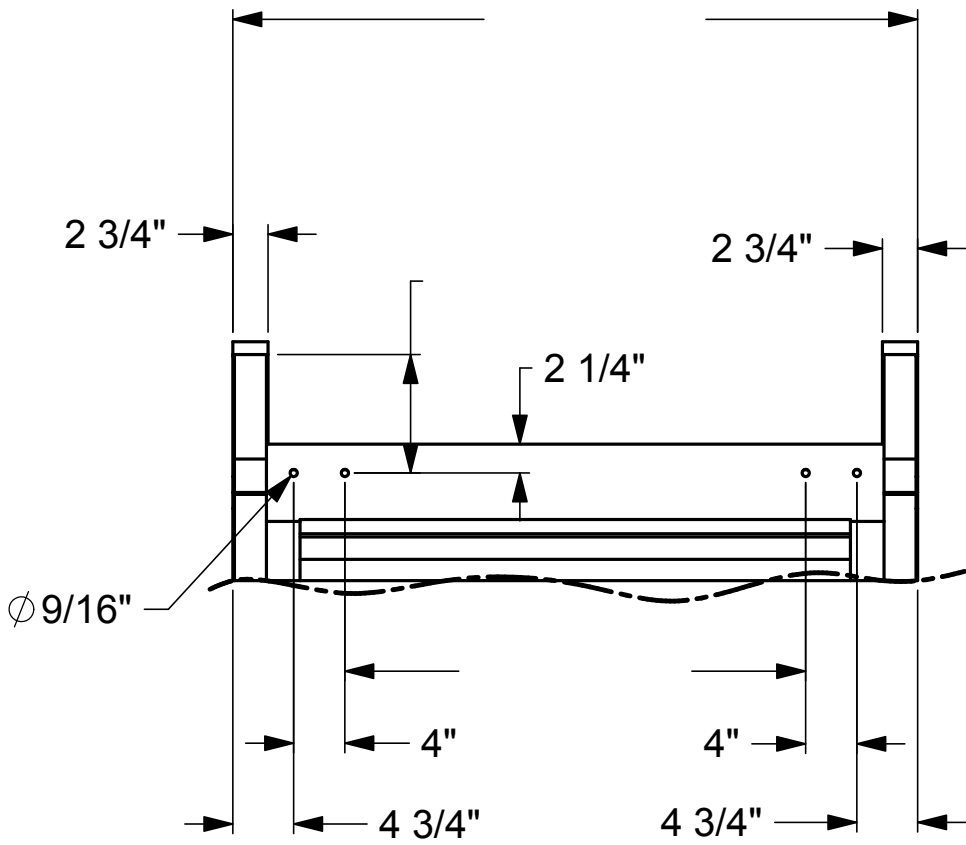

Model 04AA
Mounting Options - Typical

LAPEYRE STAIR, INC.
P.O. Box 50699
New Orleans, LA 70150

Toll-free (800)535-7631
Phone (504)733-6009
Fax (504)733-4393
www.lapeyrestair.com

VIEW "A - A"

VIEW "B - B"