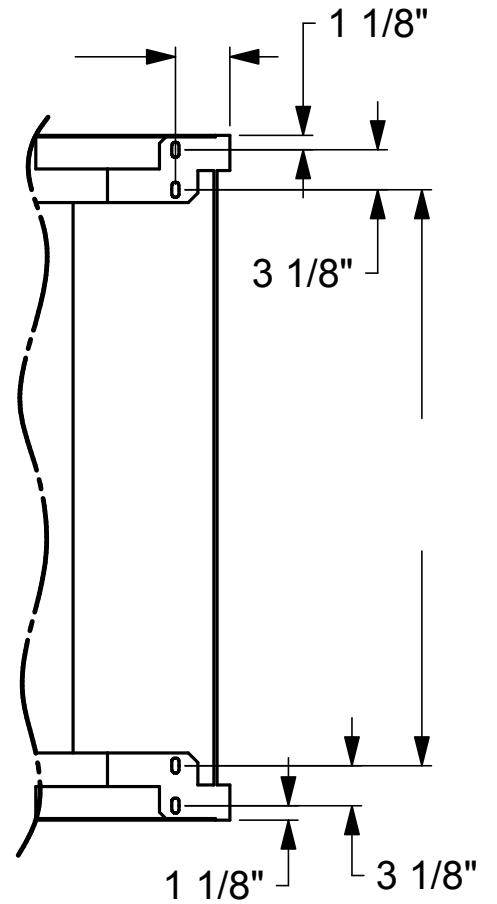

Model 04AA
Mounting Options - Typical

LAPEYRE STAIR, INC.
P.O. Box 50699
New Orleans, LA 70150

Toll-free (800)535-7631
Phone (504)733-6009
Fax (504)733-4393
www.lapeyrestair.com

VIEW "A - A"

VIEW "B - B"