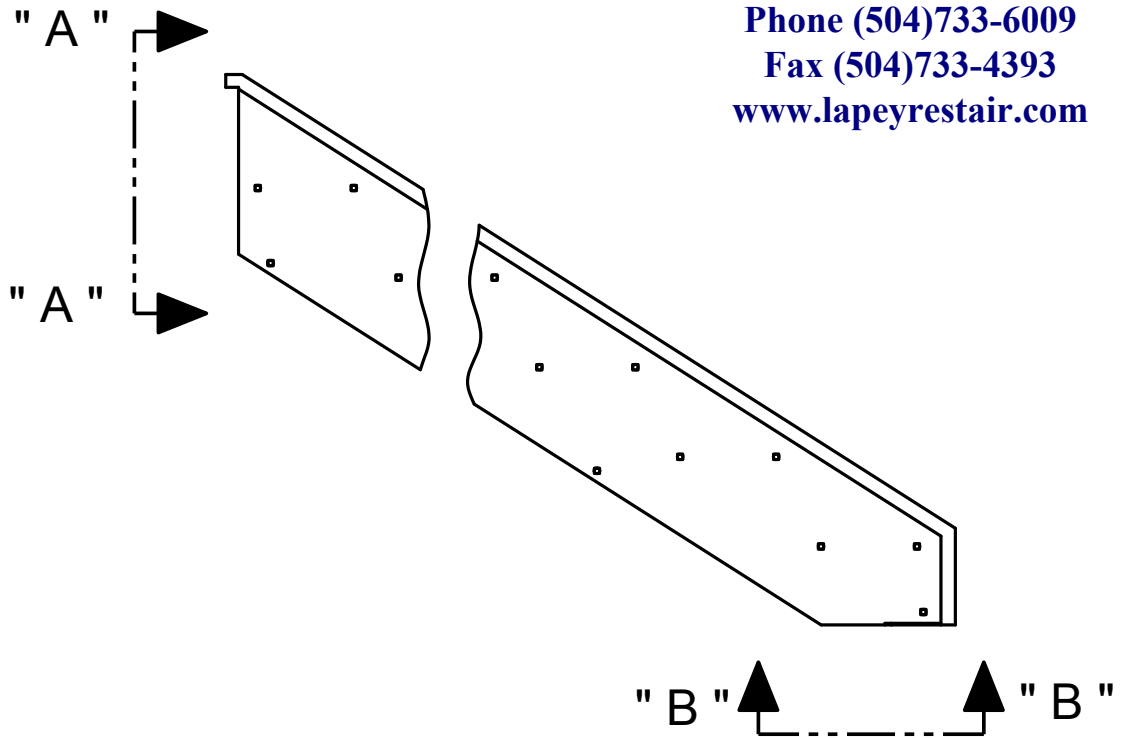

Model 04AA
Mounting Options - Typical

LAPEYRE STAIR, INC.
P.O. Box 50699
New Orleans, LA 70150

Toll-free (800)535-7631
Phone (504)733-6009
Fax (504)733-4393
www.lapeyrestair.com

VIEW "A - A"

VIEW "B - B"