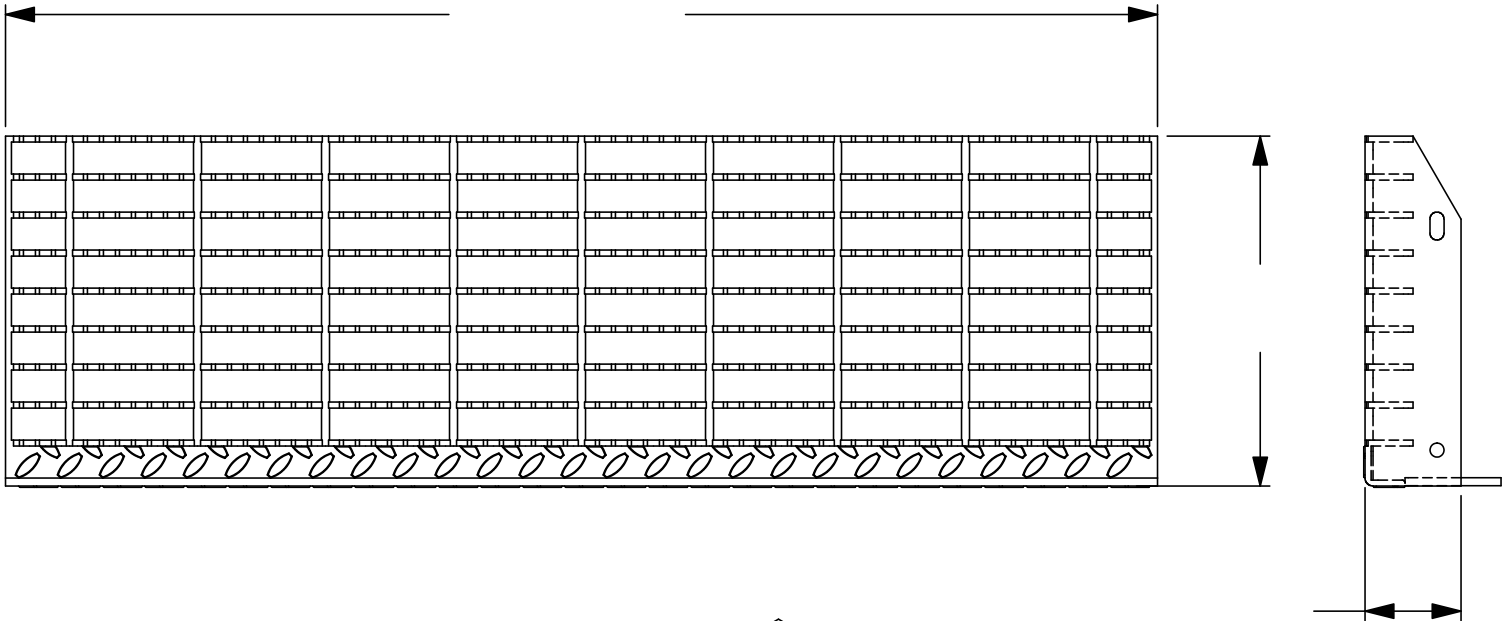

Bar Grating – Model 03AA for IBC Industrial Partially Closed Riser

LAPEYRE STAIR, INC.
P.O. Box 50699
New Orleans, LA 70150

Toll-free (800)535-7631
Phone (504)733-6009
Fax (504)733-4393
www.lapeyrestair.com