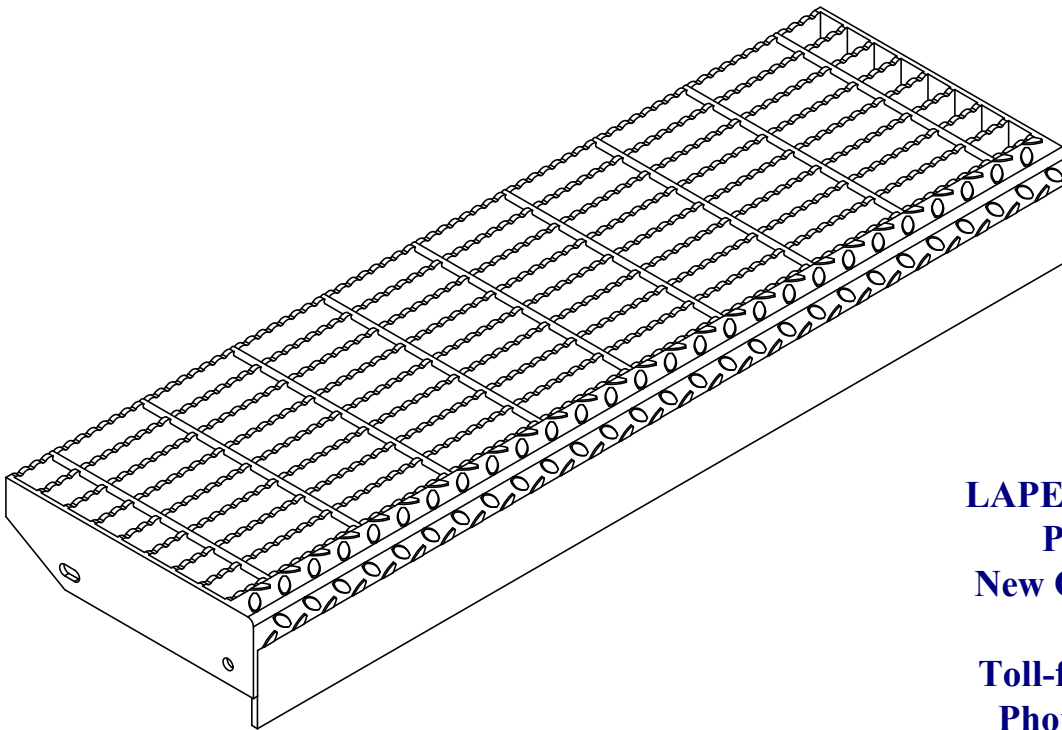

Bar Grating – Model 03AA for IBC Industrial Partially Closed Riser

LAPEYRE STAIR, INC.
P.O. Box 50699
New Orleans, LA 70150

Toll-free (800)535-7631
Phone (504)733-6009
Fax (504)733-4393
www.lapeyrestair.com