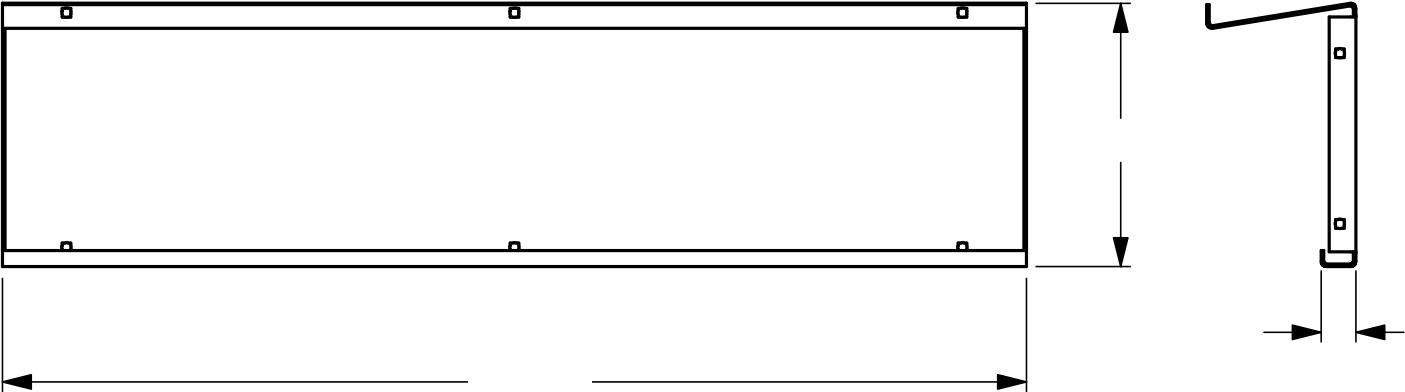

**Concrete Pan Tread – Model 03AA
Closed Riser**

**LAPEYRE STAIR, INC.
P.O. Box 50699
New Orleans, LA 70150**

**Toll-free (800)535-7631
Phone (504)733-6009
Fax (504)733-4393
www.lapeyrestair.com**