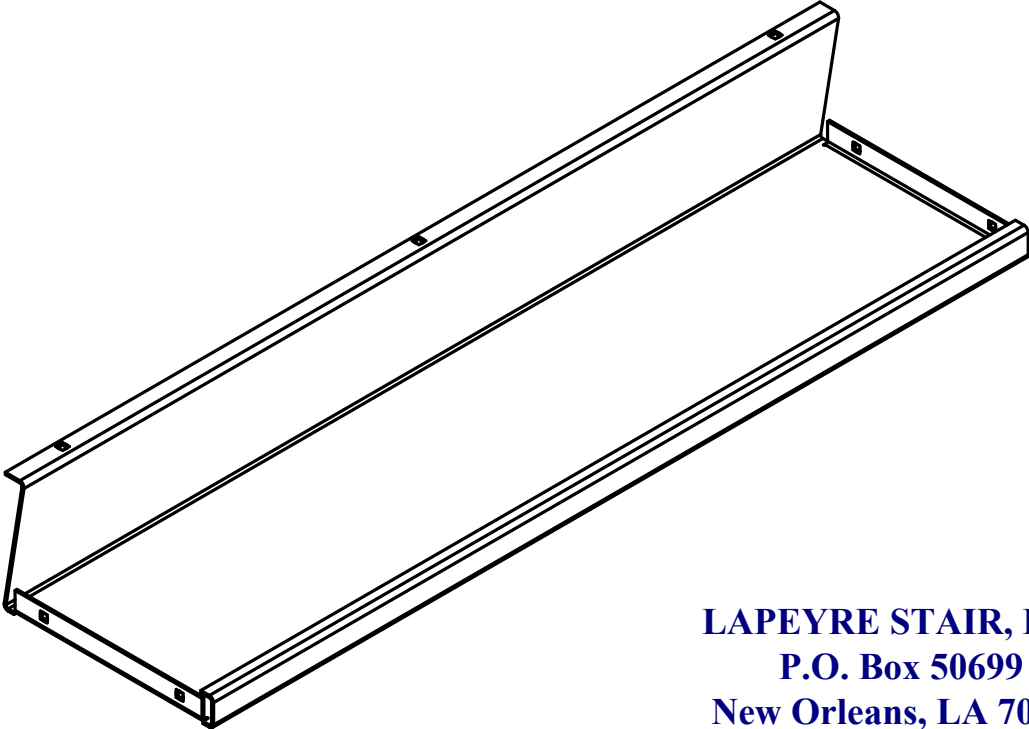

**Concrete Pan Tread – Model 03AA
Closed Riser**

**LAPEYRE STAIR, INC.
P.O. Box 50699
New Orleans, LA 70150**

**Toll-free (800)535-7631
Phone (504)733-6009
Fax (504)733-4393
www.lapeyrestair.com**