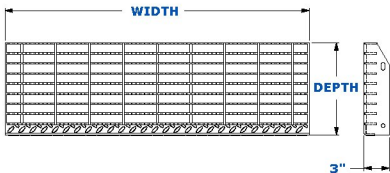

BAR GRATING TREAD

Tread in several widths:
24", 30", 36", and 48"

Three depths available;
will vary based on your
building code.

LAPEYRE STAIR, INC.
P.O. Box 50669
New Orleans, LA 70150

Toll-free (800)535-7631
Phone (504)733-6009
Fax (504)733-4393
www.lapeyrestair.com