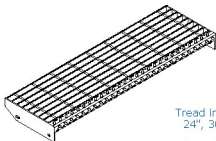

BAR GRATING TREAD

Tread in several widths:
24", 30", 36", and 48"

Three depths available;
will vary based on your
building code.

LAPEYRE STAIR, INC.
P.O. Box 50669
New Orleans, LA 70150

Toll-free (800)535-7631
Phone (504)733-6009
Fax (504)733-4393
www.lapeyrestair.com