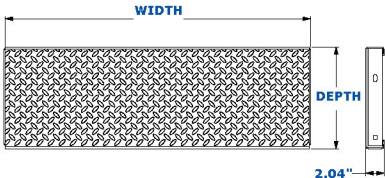

## DIAMOND TREADPLATE TREAD

Standard Tread widths:  
24", 30", 36", and 48"  
\*custom widths available

Three depths available;  
will vary based on your  
building code and stair  
angle.

LAPEYRE STAIR, INC.  
P.O. Box 50669  
New Orleans, LA 70150