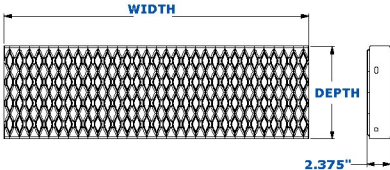

## GRIP TREAD

Standard Tread widths:  
24", 30", 36", and 48"

Two depths available;  
will vary based on your  
building code and stair  
angle.

LAPEYRE STAIR, INC.  
P.O. Box 50669  
New Orleans, LA 70150