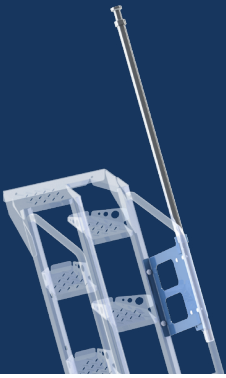

Handrail Extension

for alternating tread stairs

Details

- For use with Optional and Flush Handrails models only
- Extends the safety of the alternating tread stair beyond the handrail for rooftop hatch application
- Attaches to both 56 and 68 models
- Not for use with Aluminum Alternating Tread Stairs
- Available with right or left mount

Specifications

- The Handrail Extension is a protruding handrail that mounts to the side of an Alternating Tread Stair
- Must mount opposite the door swing/hinge
- Made of aluminum with an anodized finish
- Extends between 35" and 44" above the top riser in the up position, depending on handrail and stair angle