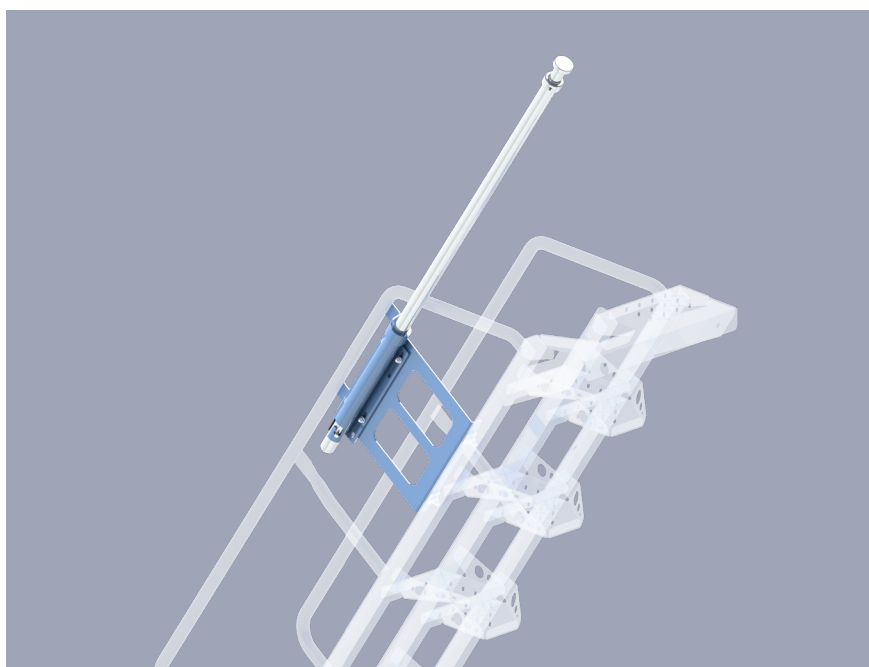

Handrail Extension

for alternating tread stairs

Details

- For use with Optional and Flush Handrails models only
- Extends the safety of the alternating tread stair beyond the handrail for rooftop hatch application
- Attaches to both 56 and 68 models
- Not for use with Aluminum Alternating Tread Stairs
- Available with right or left mount

Specifications

- The Handrail Extension is a protruding handrail that mounts to the side of an Alternating Tread Stair
- Must mount opposite the door swing/hinge
- Made of aluminum with an anodized finish
- Extends between 35" and 44" above the top riser in the up position, depending on handrail and stair angle